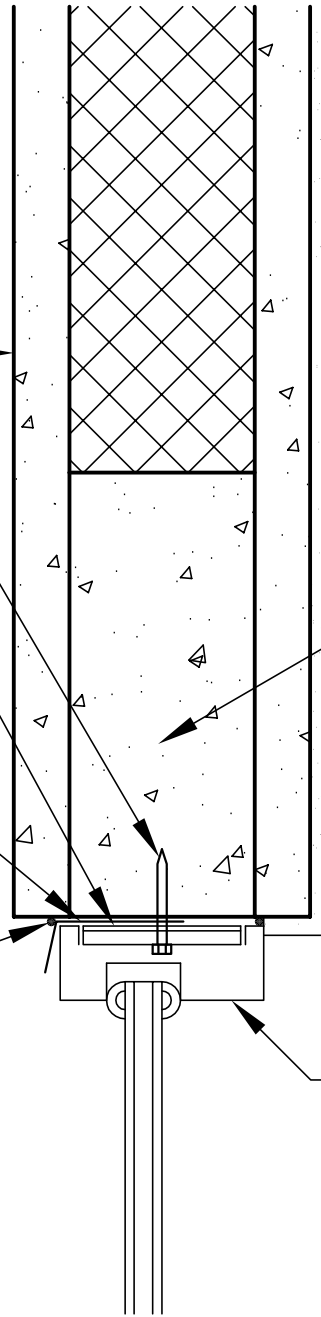

WINDOW HEAD

VERSACORE INSULATED
WALL PANEL
BY FABCON

TAPCON @ WEB
LOCATIONS

SHIMMING AS
REQUIRED

PREFINISHED
METAL FLASHING
W/DRIP BY G.C.

WATER TIGHT
SEALANT INSIDE
& OUT

1/2" GYP. BD.
GLUED TO
SURFACE

CORES FILLED SOLID
W/ CONC IN PLANT

HOLLOW METAL
FRAME

DETAIL

1 1/2" = 1'-0"